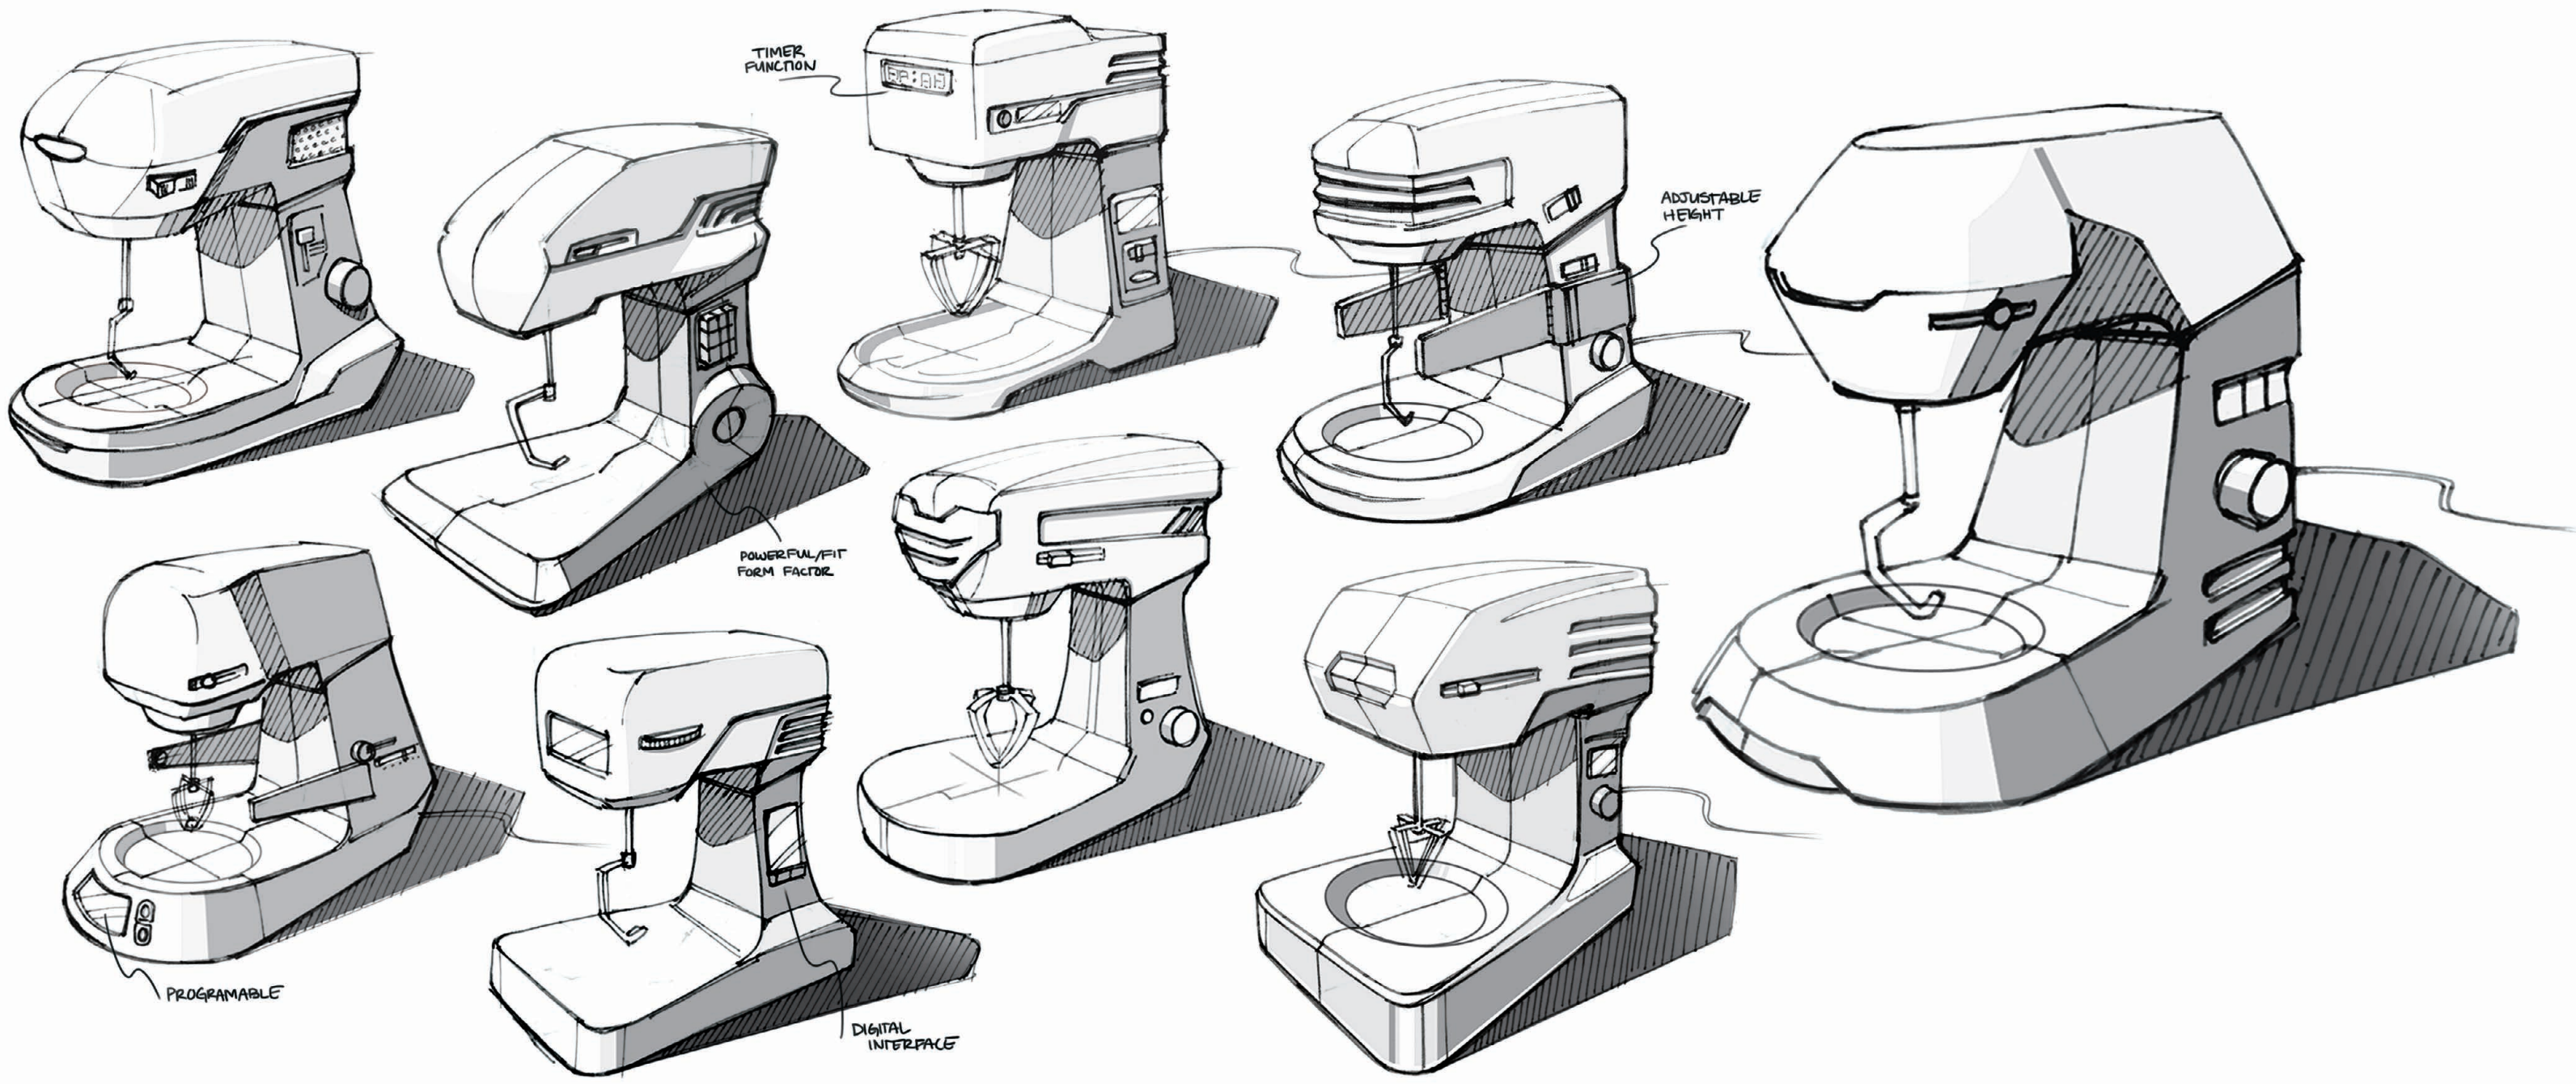

STAND  
MIXERS

TIMER  
FUNCTION

ADJUSTABLE  
HEIGHT

POWERFUL/FIT  
FORM FACTOR

PROGRAMMABLE

DIGITAL  
INTERFACE

POWERFUL/FIT  
FORM FACTOR

TIMER  
FUNCTION

DIGITAL  
INTERFACE

STAND  
MIXERS