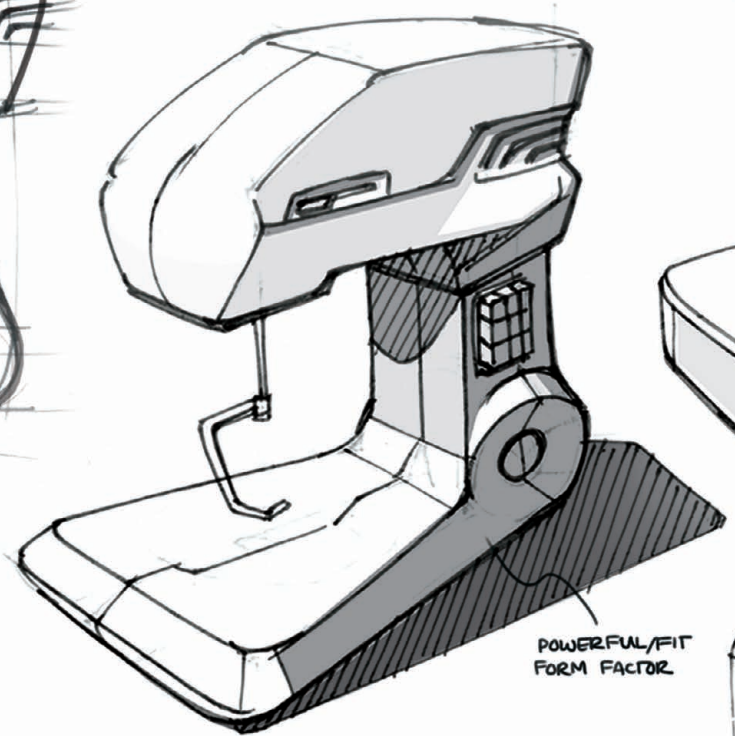

STAND  
MIXERS

TIMER  
FUNCTION

ADJUSTABLE  
HEIGHT

POWERFUL/FIT  
FORM FACTOR

PROGRAMMABLE

DIGITAL  
INTERFACE

POWERFUL/FIT  
FORM FACTOR

TIMER  
FUNCTION

DIGITAL  
INTERFACE

STAND  
MIXERS