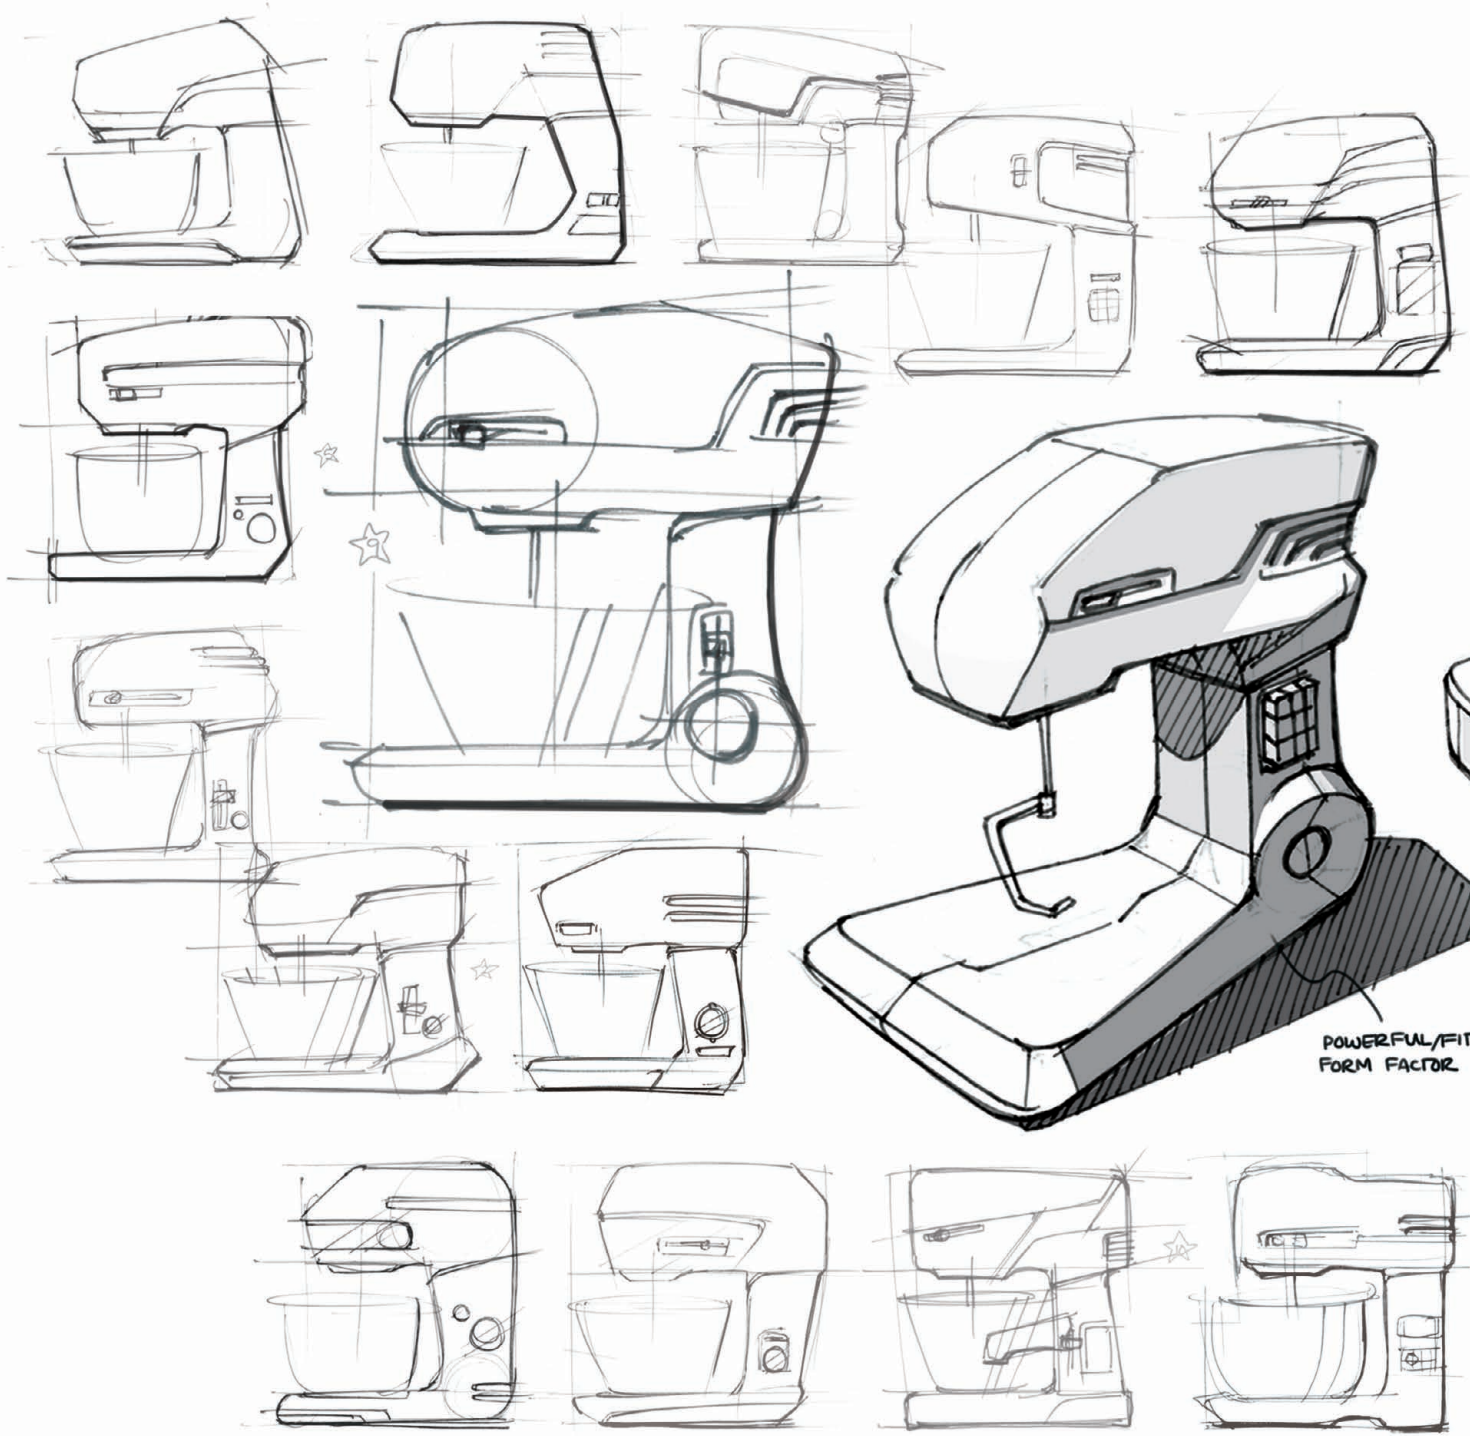

STAND  
MIXERS

TIMER  
FUNCTION

ADJUSTABLE  
HEIGHT

POWERFUL/FIT  
FORM FACTOR

PROGRAMMABLE

DIGITAL  
INTERFACE

POWERFUL/FIT  
FORM FACTOR

TIMER  
FUNCTION

DIGITAL  
INTERFACE

STAND  
MIXERS