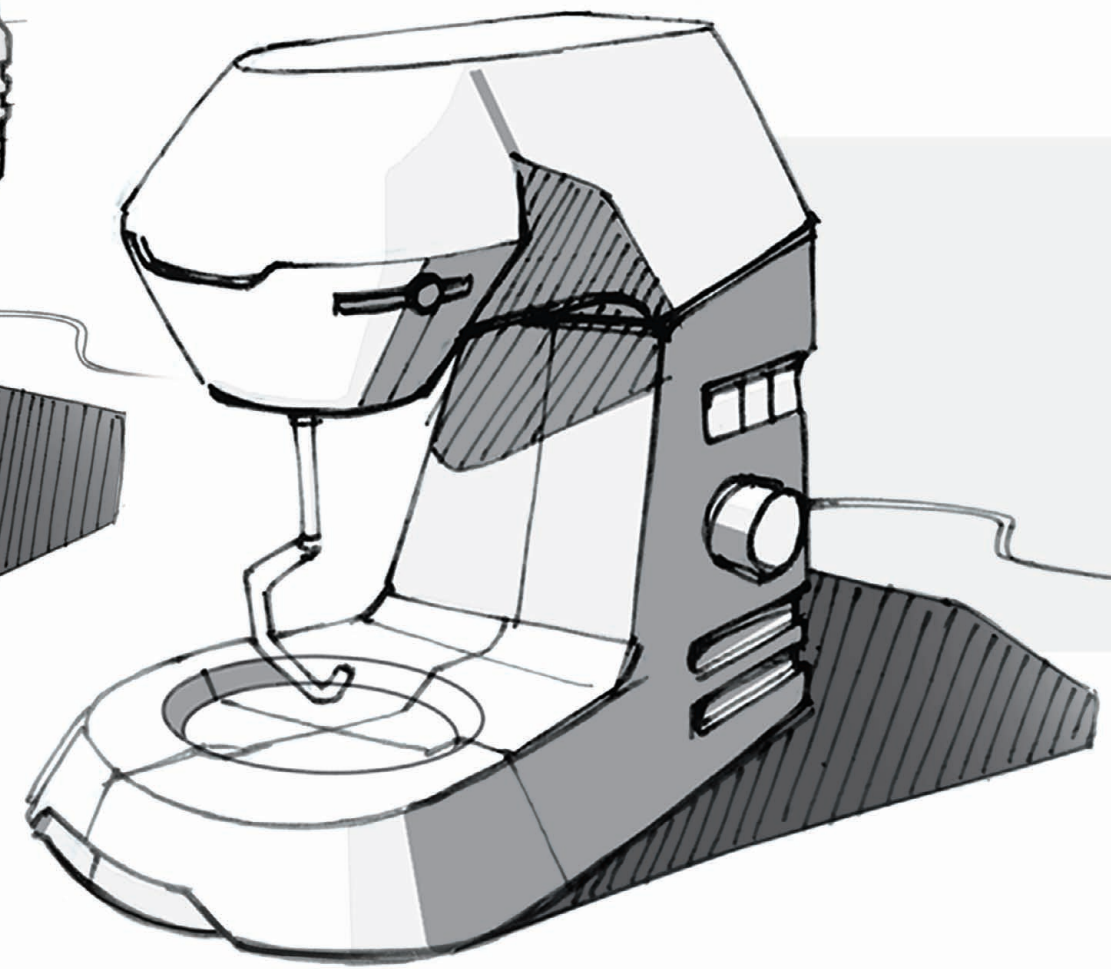

STAND  
MIXERS

TIMER  
FUNCTION

ADJUSTABLE  
HEIGHT

POWERFUL/FIT  
FORM FACTOR

PROGRAMMABLE

DIGITAL  
INTERFACE

POWERFUL/FIT  
FORM FACTOR

TIMER  
FUNCTION

DIGITAL  
INTERFACE

STAND  
MIXERS