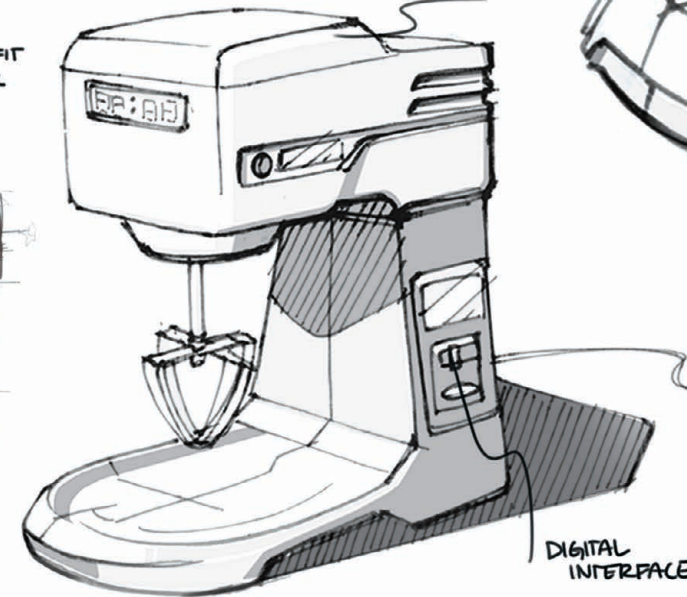

STAND  
MIXERS

TIMER  
FUNCTION

ADJUSTABLE  
HEIGHT

POWERFUL/FIT  
FORM FACTOR

PROGRAMMABLE

DIGITAL  
INTERFACE

POWERFUL/FIT  
FORM FACTOR

TIMER  
FUNCTION

DIGITAL  
INTERFACE

STAND  
MIXERS