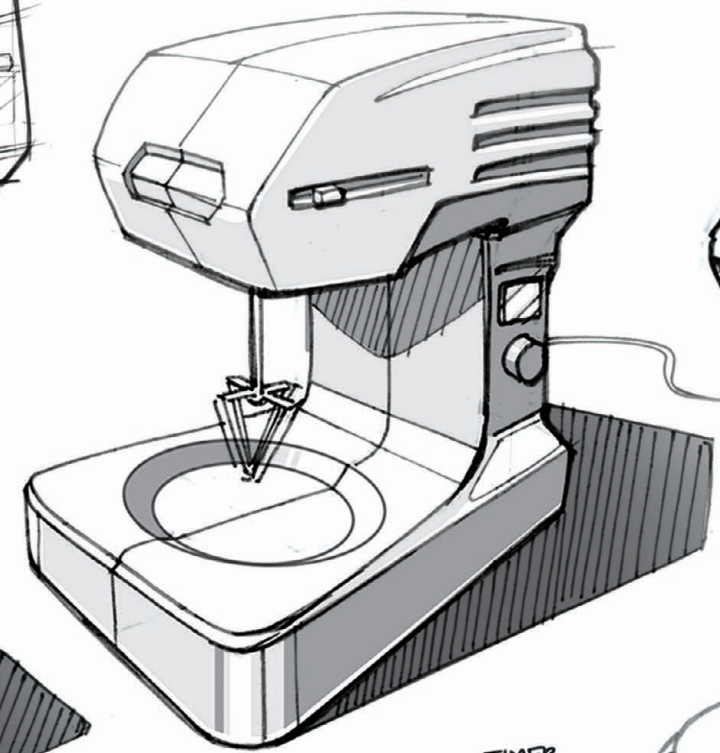

STAND  
MIXERS

TIMER  
FUNCTION

ADJUSTABLE  
HEIGHT

POWERFUL/FIT  
FORM FACTOR

PROGRAMMABLE

DIGITAL  
INTERFACE

POWERFUL/FIT  
FORM FACTOR

TIMER  
FUNCTION

DIGITAL  
INTERFACE

STAND  
MIXERS