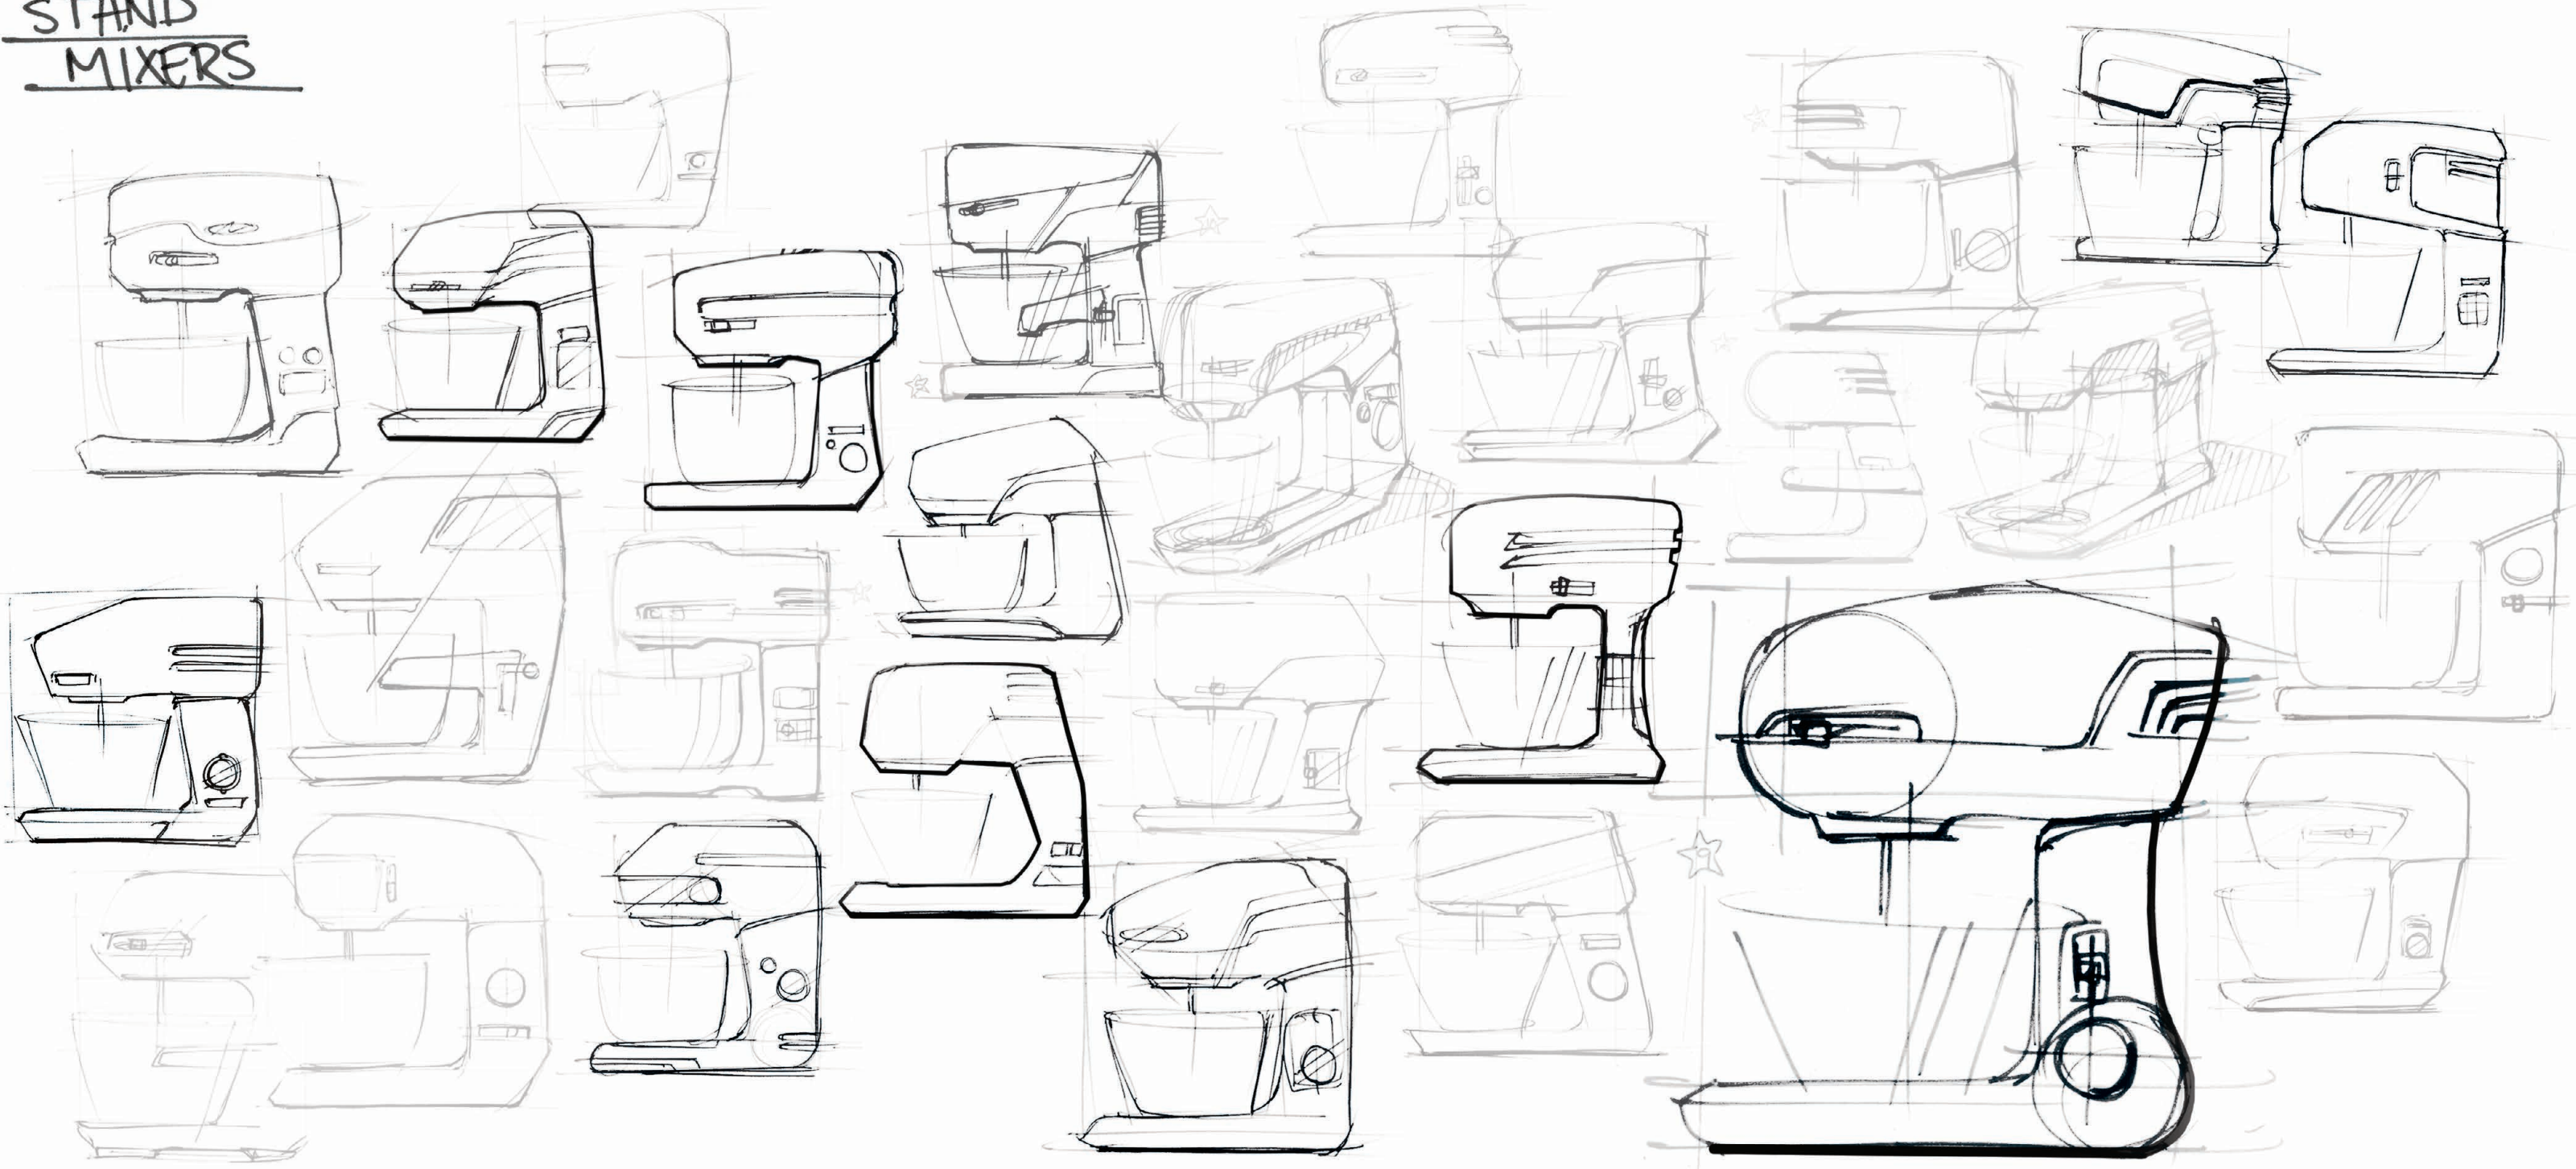

STAND  
MIXERS

TIMER  
FUNCTION

ADJUSTABLE  
HEIGHT

POWERFUL/FIT  
FORM FACTOR

PROGRAMMABLE

DIGITAL  
INTERFACE

POWERFUL/FIT  
FORM FACTOR

TIMER  
FUNCTION

DIGITAL  
INTERFACE

STAND  
MIXERS