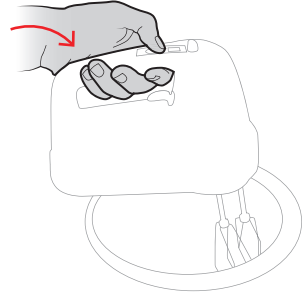

Shifts grip slightly

Elevates arm

Bends entire body
Puts down mixer

Moves mixer aside + dough drips
Cord is tangled

Searches for trigger
Mixer coated in flour

User 2

"I store the whisks apart from the case for convenience, but I like the cord storage"

Ulnar deviation
Accidentally turns on

"I think it takes a lot of force to press"

Presses level buttons
+ watches screen

Changes grip entirely
for "wrist [comfort]"

Reaches across counter, eyes off bowl
Cord swivels in a semicircle

Changes grip
Presses level buttons

Whisks rest over bowl
Power button vs eject

- Discomfort
- Confusion
- Strain
- Messiness

Design Goals

- **COMFORT**
Let the hand stay in a natural position for the entire process