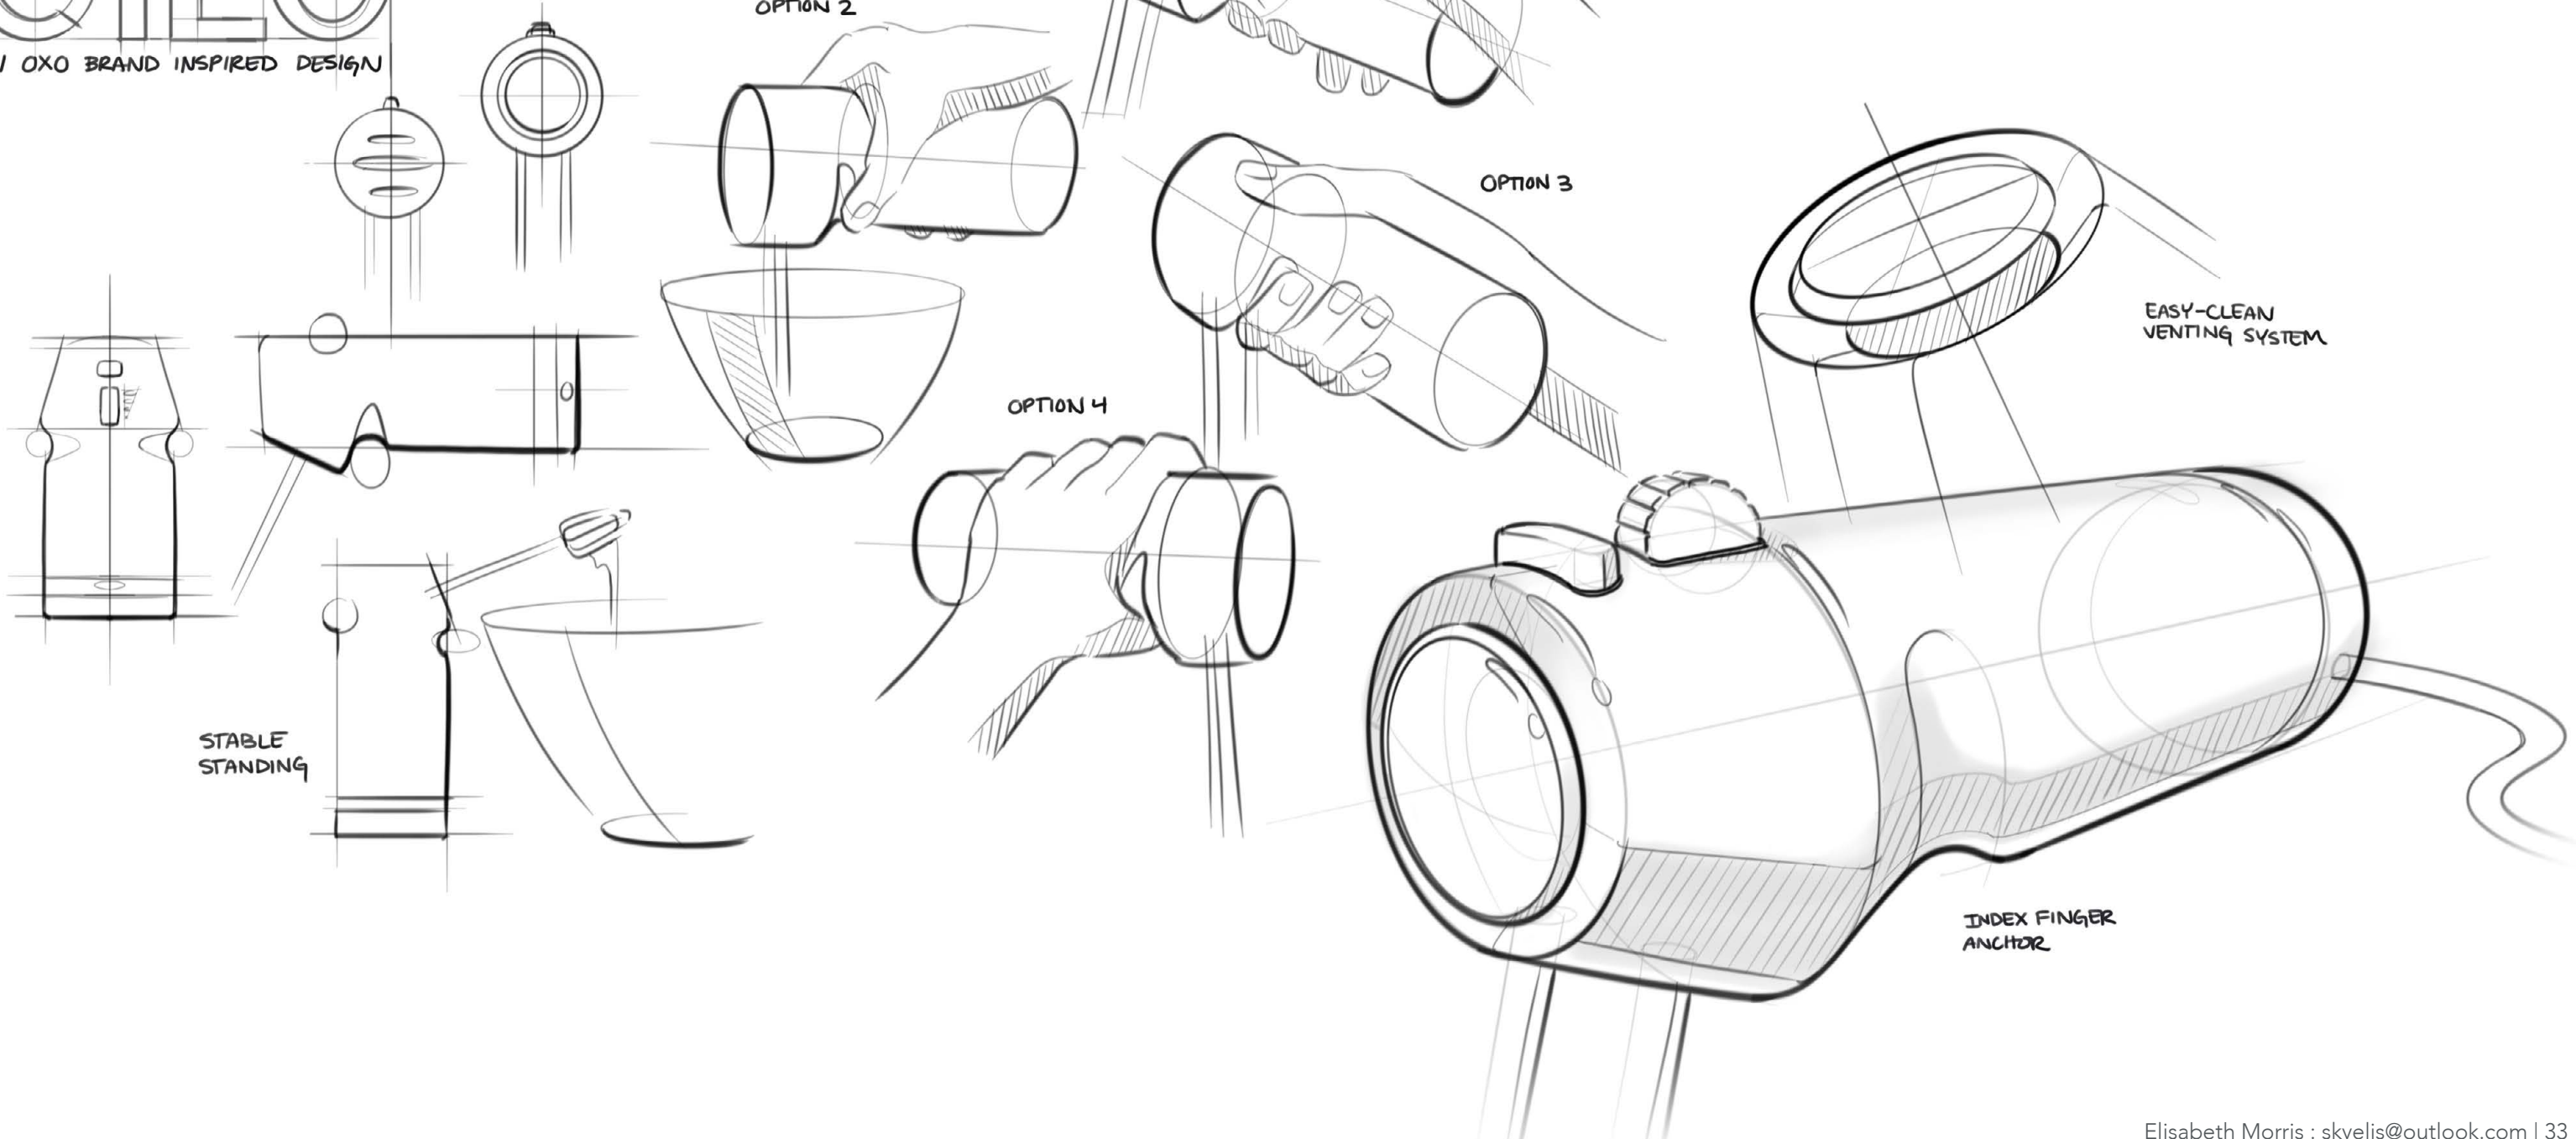

AN OXO BRAND INSPIRED DESIGN

GRIP OPTION 1

OPTION 2

OPTION 3

OPTION 4

STRAIGHT WRIST = BETTER LEVERAGE

EASY-CLEAN VENTING SYSTEM

STABLE STANDING

INDEX FINGER ANCHOR

Final Assembly

Design Features

Attachment fit clarity

Hygienic fan cover

Optimal wrist positioning

Versatile grip

AVO
de
ARSEN
TRA
PLEND