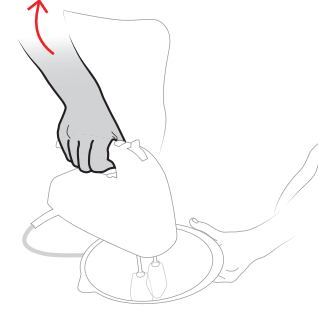

CILO

An OXO brand inspired
electric hand mixer

Task Analysis

User 1

Removes the mixer from its case

inserts whisks

Turns on the mixer

Holds mixer + bowl
Cord twists

Shifts grip slightly

Elevates arm

Bends entire body
Puts down mixer

Moves mixer aside + dough drips
Cord is tangled

Searches for trigger
Mixer coated in flour

User 2

"I store the whisks apart from the case for convenience, but I like the cord storage"

Ulnar deviation
Accidentally turns on

"I think it takes a lot of force to press"

Presses level buttons
+ watches screen

Changes grip entirely
for "wrist [comfort]"

Reaches across counter, eyes off bowl
Cord swivels in a semicircle