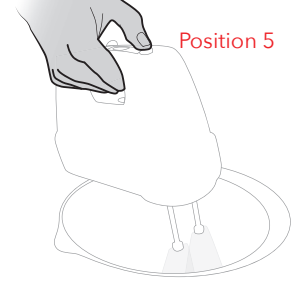

Ulnar deviation
Accidentally turns on

"I think it takes a lot of force to press"

Presses level buttons
+ watches screen

Changes grip entirely
for "wrist [comfort]"

Reaches across counter, eyes off bowl
Cord swivels in a semicircle

Changes grip
Presses level buttons

Whisks rest over bowl
Power button vs eject

- Discomfort
- Confusion
- Strain
- Messiness

Design Goals

- **COMFORT**
Let the hand stay in a natural position for the entire process