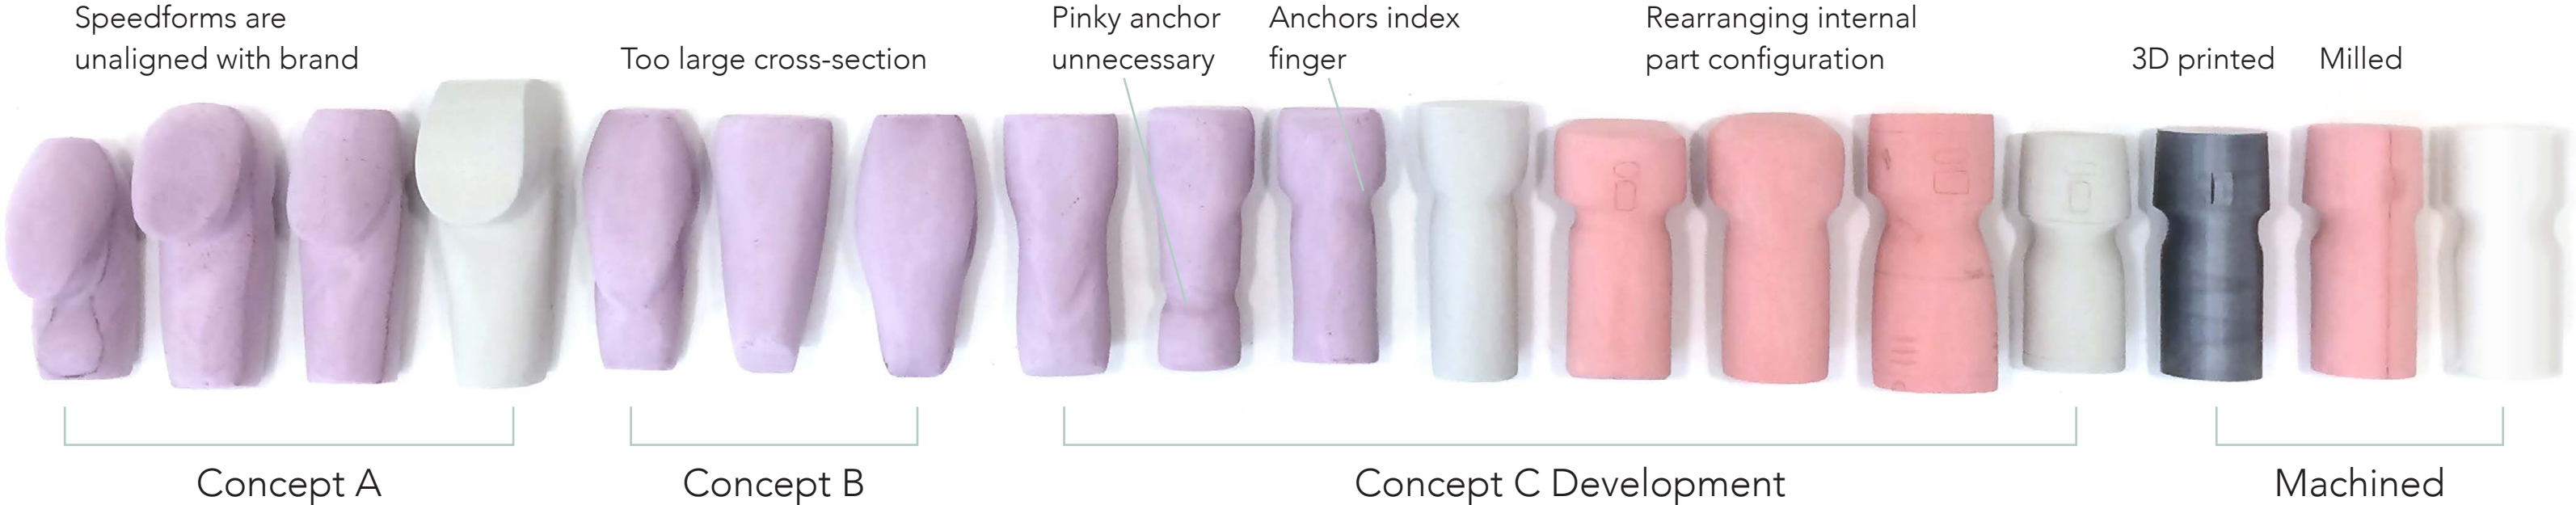

Form Exploration