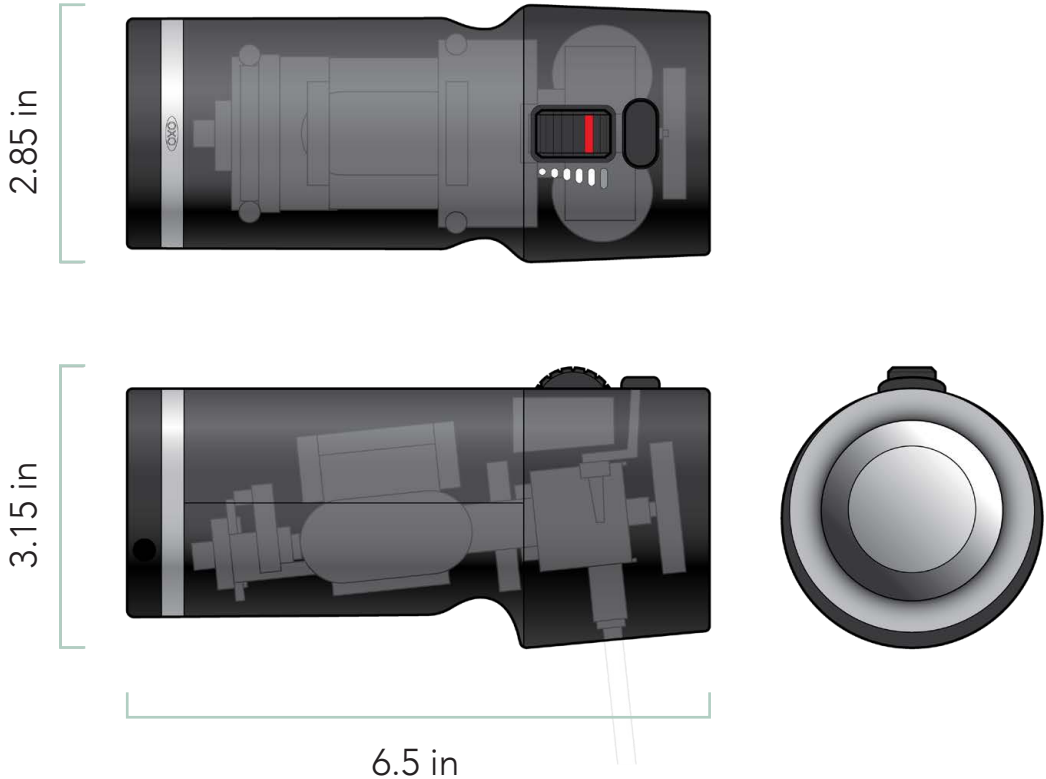

Final Assembly