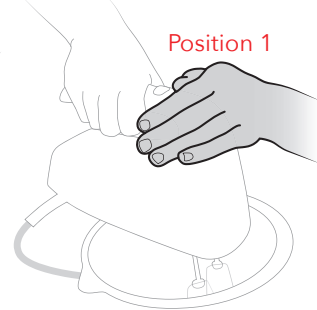

CILO

An OXO brand inspired
electric hand mixer

Task Analysis

User 1

Removes the mixer from its case

inserts whisks

Turns on the mixer

Holds mixer + bowl
Cord twists

Shifts grip slightly

Elevates arm

Bends entire body
Puts down mixer

Moves mixer aside + dough drips
Cord is tangled

Searches for trigger
Mixer coated in flour

User 2

"I store the whisks apart from the case for convenience, but I like the cord storage"

Ulnar deviation
Accidentally turns on

"I think it takes a lot of force to press"

Presses level buttons
+ watches screen

Changes grip entirely
for "wrist [comfort]"

Reaches across counter, eyes off bowl
Cord swivels in a semicircle