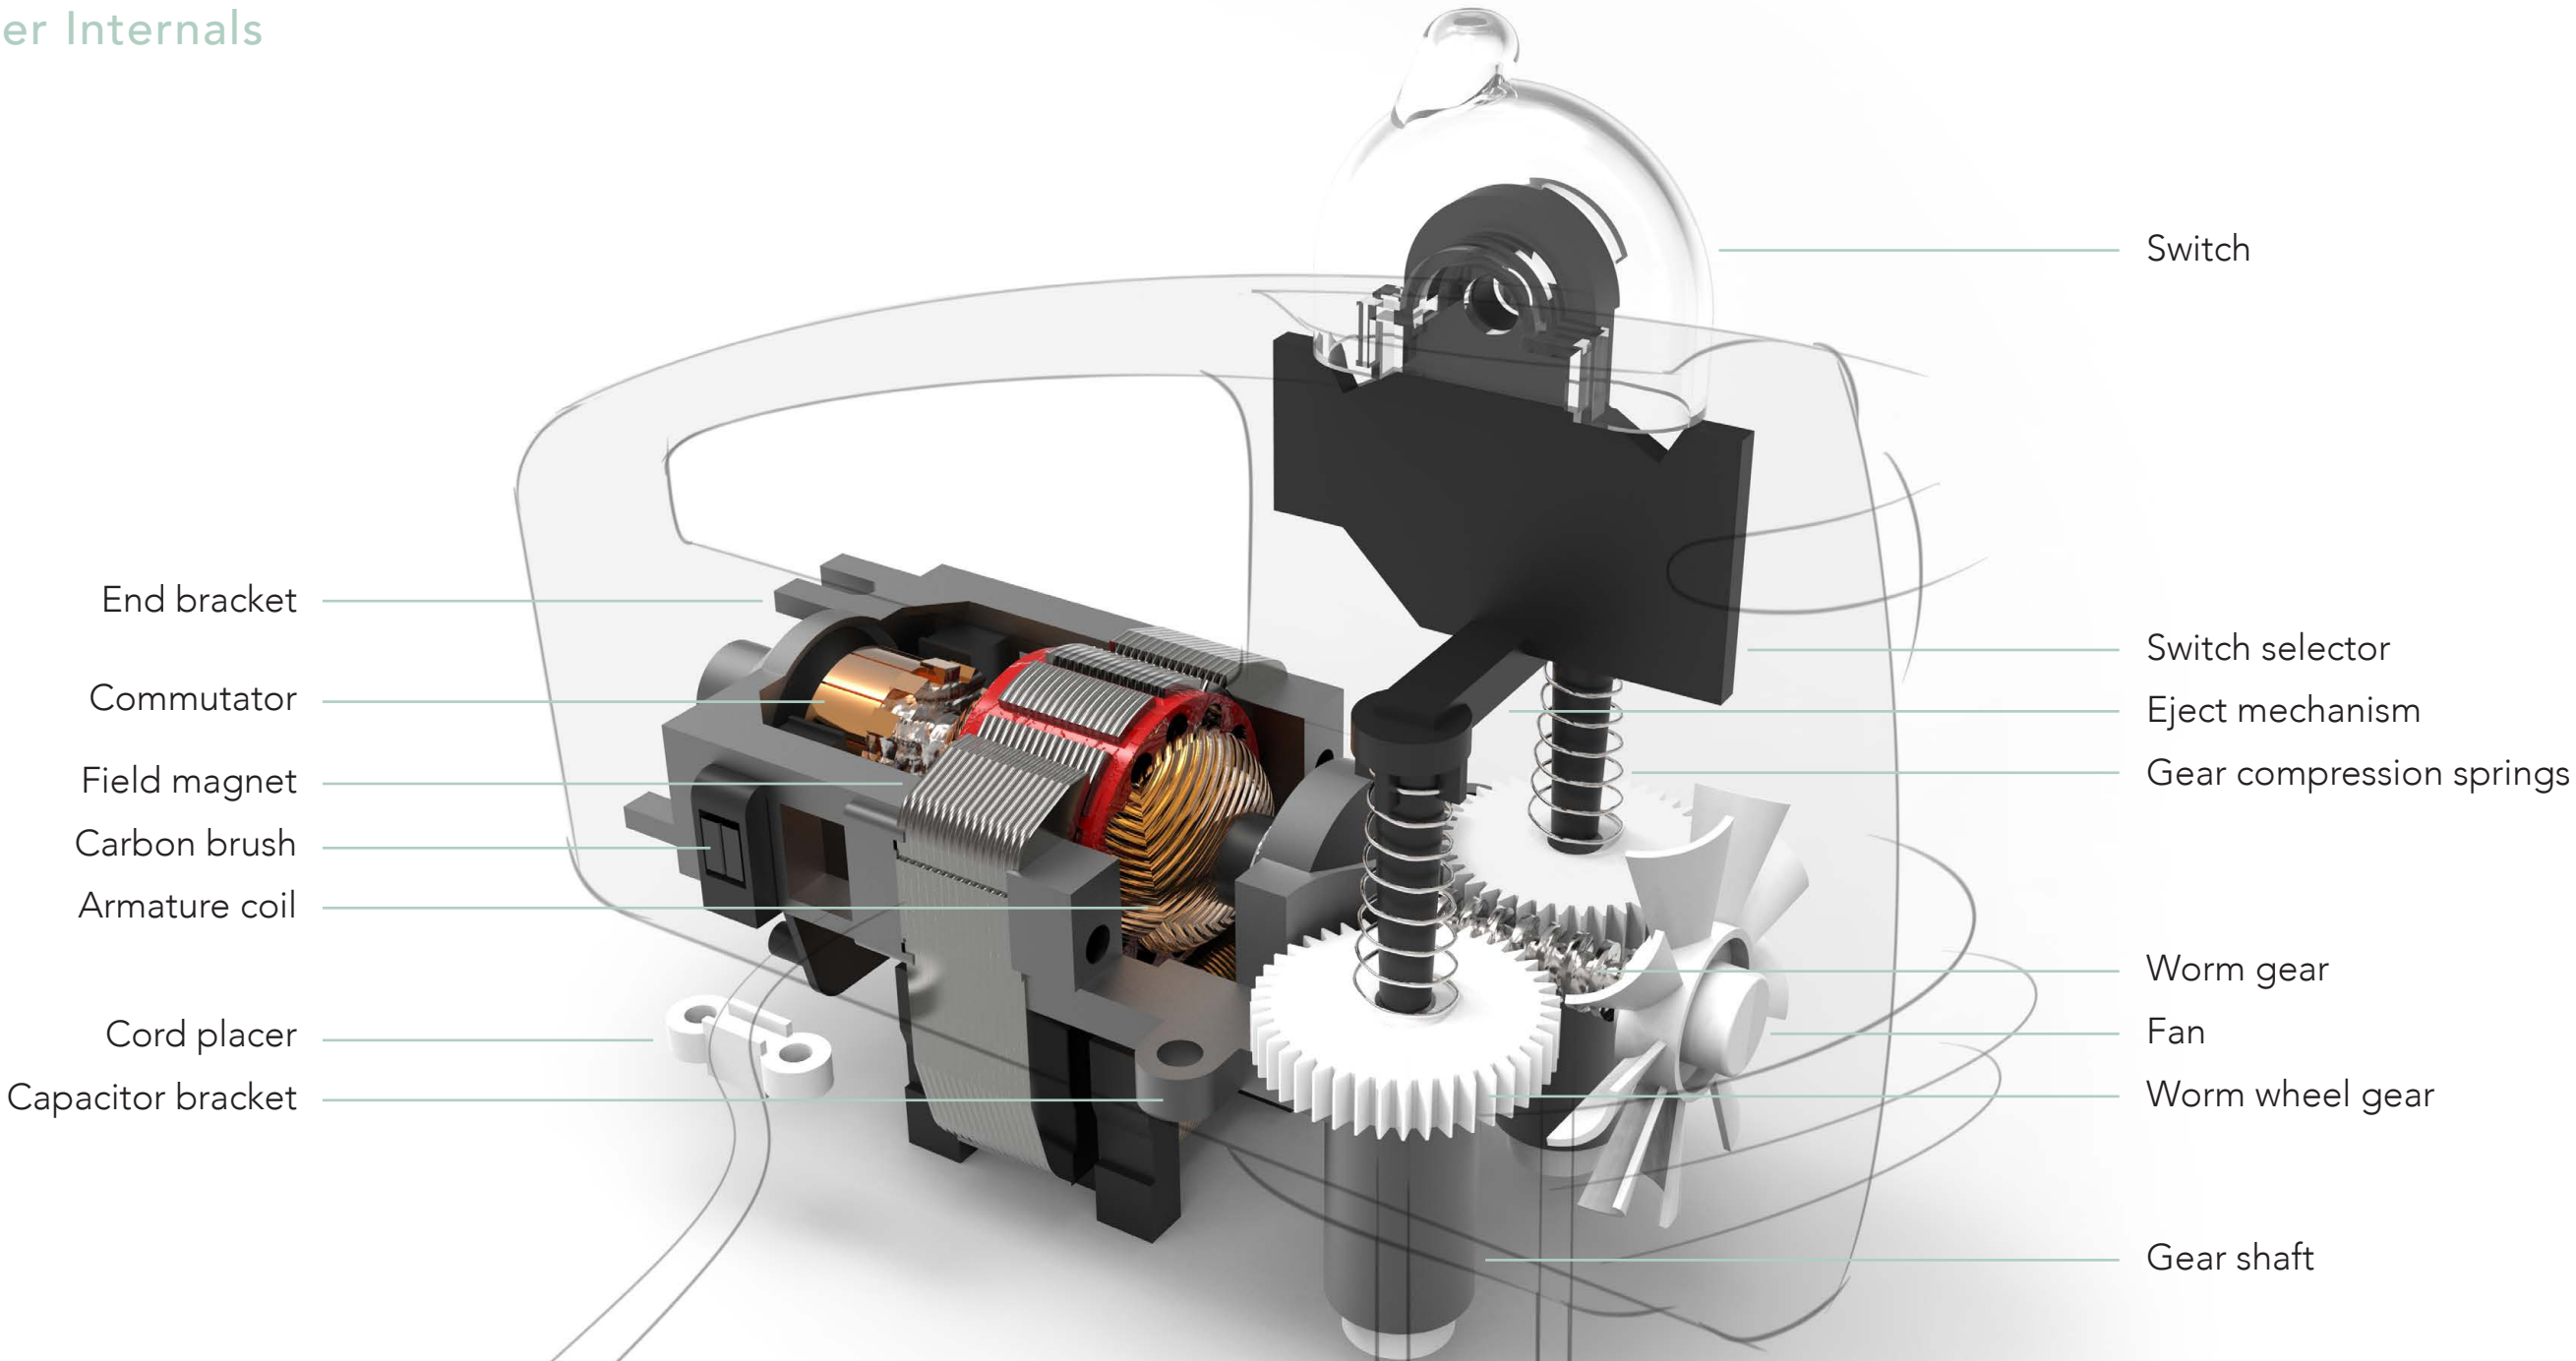

Hand Mixer Internals