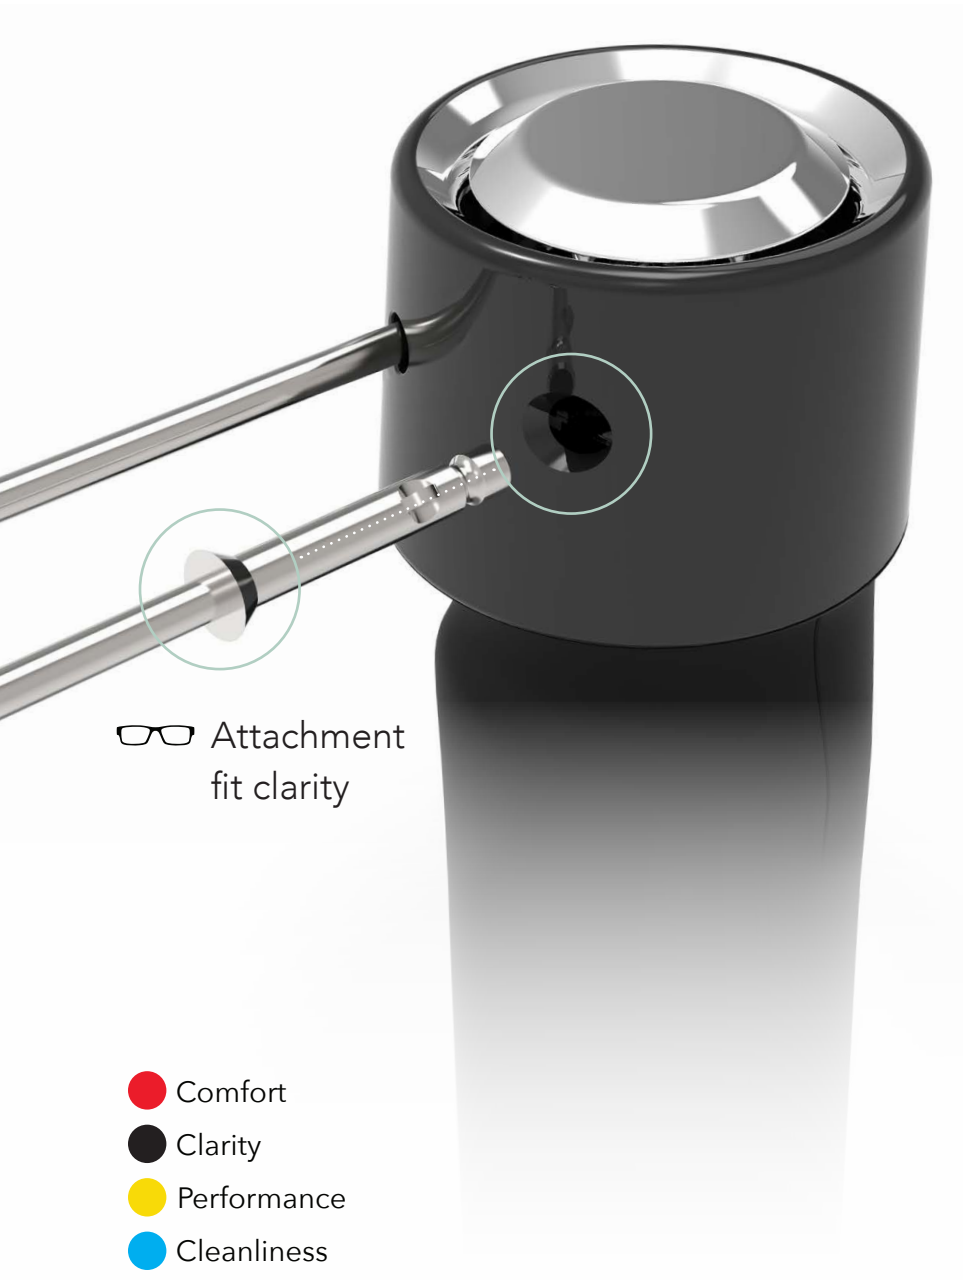

AN OXO BRAND INSPIRED DESIGN

GRIP OPTION 1

OPTION 2

OPTION 3

OPTION 4

STRAIGHT WRIST = BETTER LEVERAGE

EASY-CLEAN VENTING SYSTEM

STABLE STANDING

INDEX FINGER ANCHOR

Final Assembly

Design Features

Attachment fit clarity

Hygienic fan cover

Optimal wrist positioning

Versatile grip

AVO
de
ARSEN
TRA
PLEND