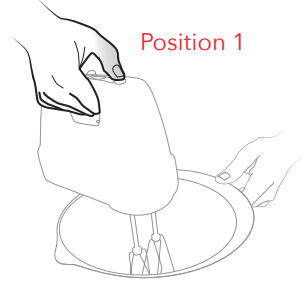

Shifts grip slightly

Elevates arm

Bends entire body
Puts down mixer

Moves mixer aside + dough drips
Cord is tangled

Searches for trigger
Mixer coated in flour

User 2

"I store the whisks apart from the case for convenience, but I like the cord storage"

Ulnar deviation
Accidentally turns on

"I think it takes a lot of force to press"

Presses level buttons
+ watches screen

Changes grip entirely
for "wrist [comfort]"

Reaches across counter, eyes off bowl
Cord swivels in a semicircle

Changes grip
Presses level buttons

Whisks rest over bowl
Power button vs eject

- Discomfort
- Confusion
- Strain
- Messiness

Design Goals

- **COMFORT**
Let the hand stay in a natural position for the entire process