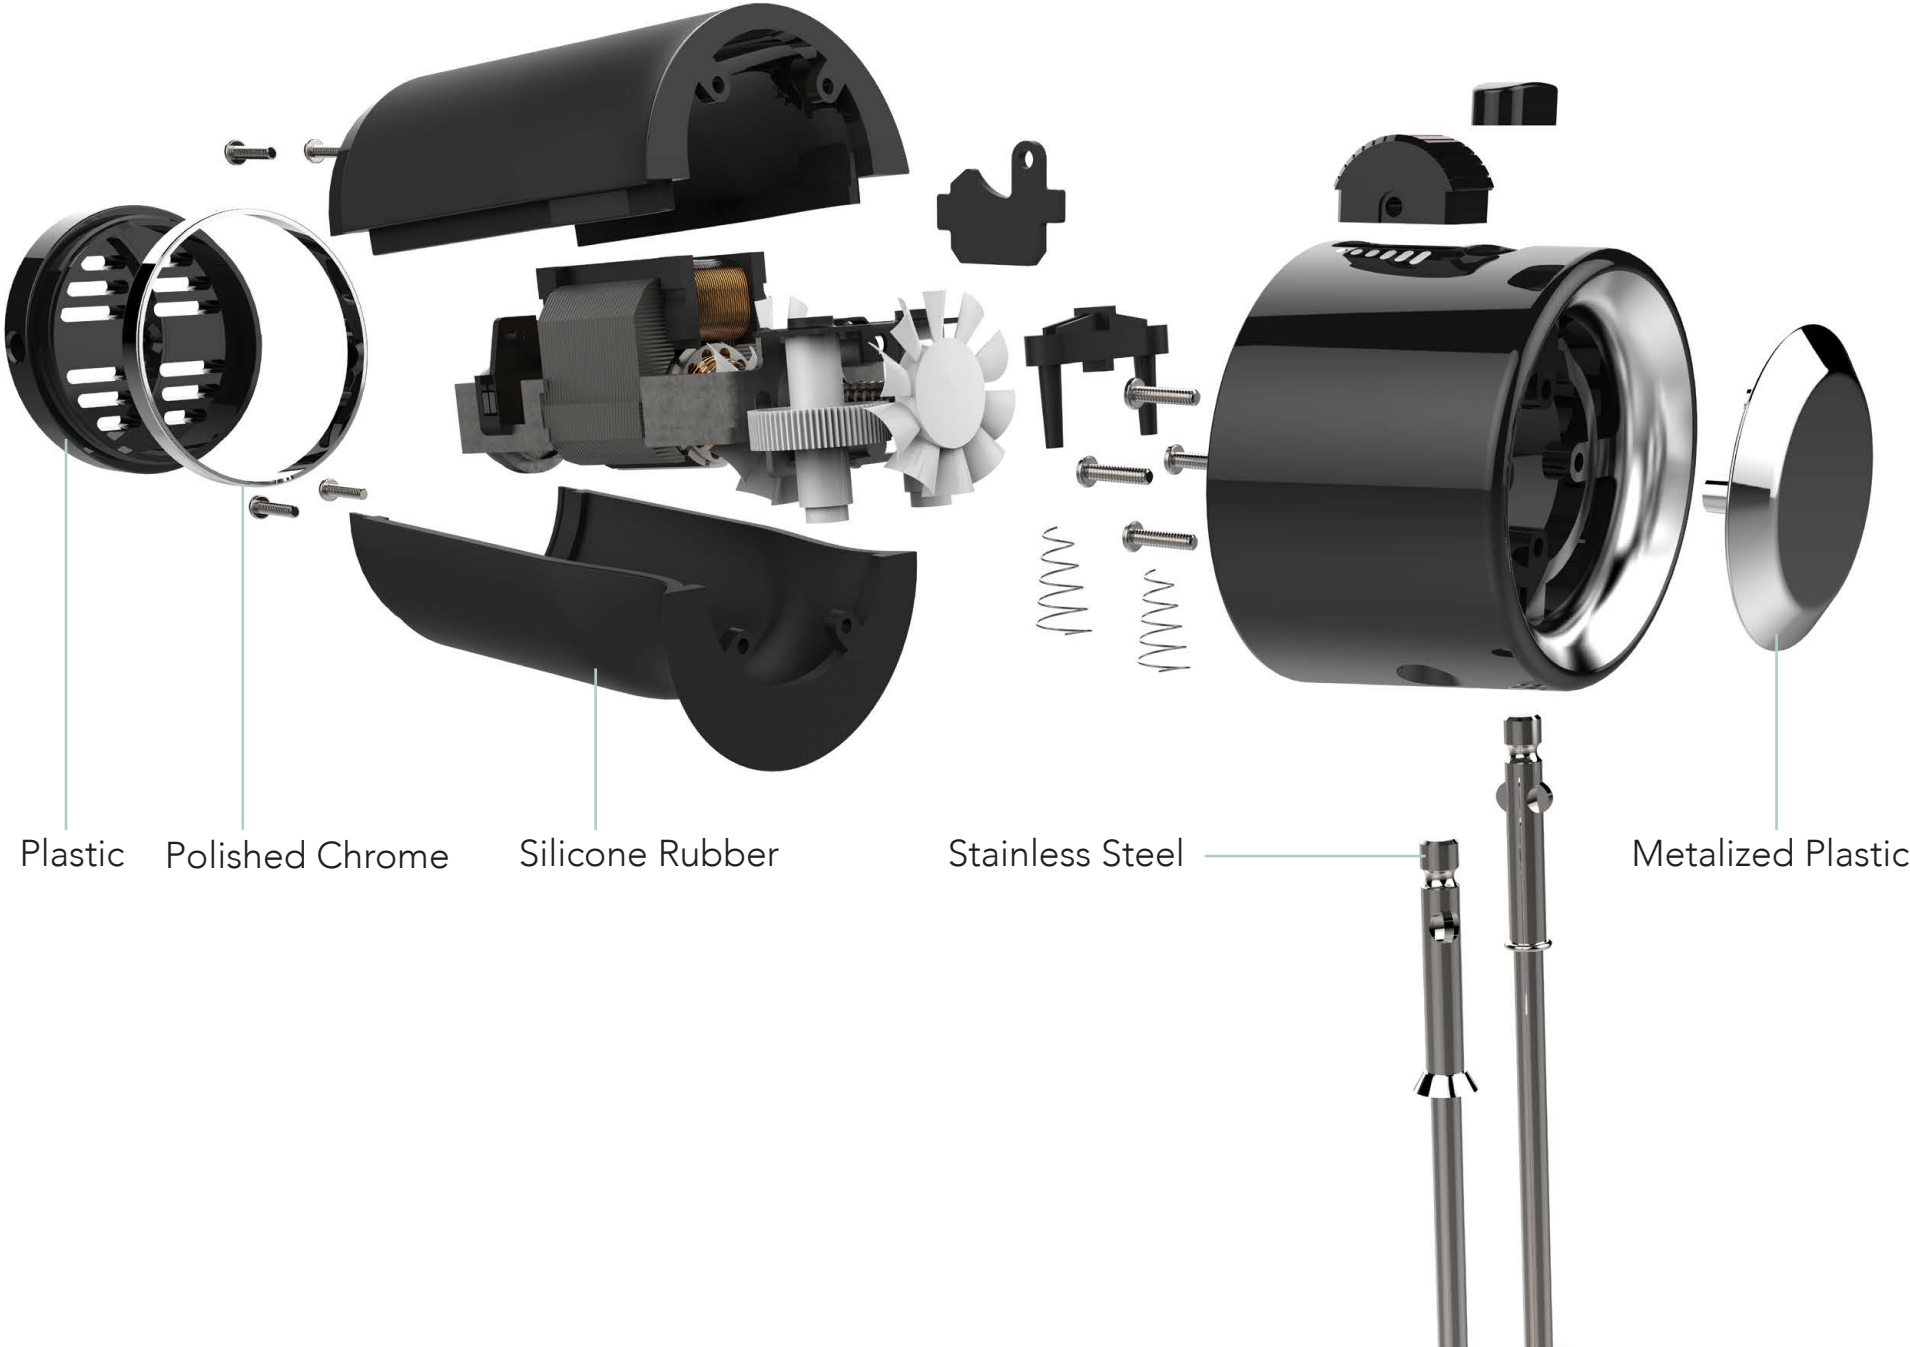

AN OXO BRAND INSPIRED DESIGN

GRIP OPTION 1

OPTION 2

OPTION 3

OPTION 4

STRAIGHT WRIST = BETTER LEVERAGE

EASY-CLEAN VENTING SYSTEM

STABLE STANDING

INDEX FINGER ANCHOR

Final Assembly

Design Features

Attachment fit clarity

Hygienic fan cover

Optimal wrist positioning

Versatile grip

AVO
de
ARSEN
TRA
PLEND