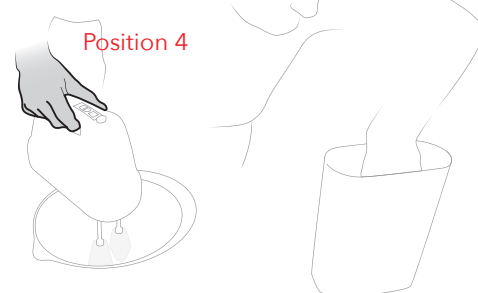

Ulnar deviation
Accidentally turns on

"I think it takes a lot of force to press"

Presses level buttons
+ watches screen

Changes grip entirely
for "wrist [comfort]"

Reaches across counter, eyes off bowl
Cord swivels in a semicircle

Changes grip
Presses level buttons

Whisks rest over bowl
Power button vs eject

- Discomfort
- Confusion
- Strain
- Messiness

Design Goals

- **COMFORT**
Let the hand stay in a natural position for the entire process