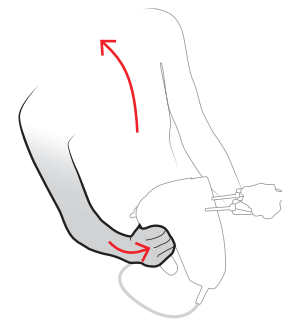

CILO

An OXO brand inspired
electric hand mixer

Task Analysis

User 1

Removes the mixer from its case

inserts whisks

Turns on the mixer

Holds mixer + bowl
Cord twists

Shifts grip slightly

Elevates arm

Bends entire body
Puts down mixer

Moves mixer aside + dough drips
Cord is tangled

Searches for trigger
Mixer coated in flour

User 2

"I store the whisks apart from the case for convenience, but I like the cord storage"

Ulnar deviation
Accidentally turns on

"I think it takes a lot of force to press"

Presses level buttons
+ watches screen

Changes grip entirely
for "wrist [comfort]"

Reaches across counter, eyes off bowl
Cord swivels in a semicircle

Changes grip
Presses level buttons

Whisks rest over bowl
Power button vs eject

- Discomfort
- Confusion
- Strain
- Messiness

Design Goals

- **COMFORT**
Let the hand stay in a natural position for the entire process