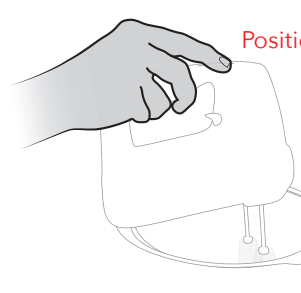

Ulnar deviation
Accidentally turns on

"I think it takes a lot of force to press"

Presses level buttons
+ watches screen

Changes grip entirely
for "wrist [comfort]"

Reaches across counter, eyes off bowl
Cord swivels in a semicircle

Changes grip
Presses level buttons

Whisks rest over bowl
Power button vs eject

- Discomfort
- Confusion
- Strain
- Messiness

Design Goals

- **COMFORT**
Let the hand stay in a natural position for the entire process