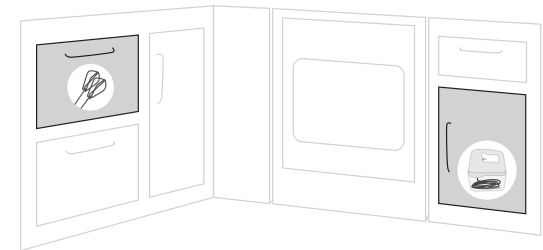

Shifts grip slightly

Elevates arm

Bends entire body
Puts down mixer

Moves mixer aside + dough drips
Cord is tangled

Searches for trigger
Mixer coated in flour

User 2

"I store the whisks apart from the case for convenience, but I like the cord storage"

Ulnar deviation
Accidentally turns on

"I think it takes a lot of force to press"

Presses level buttons
+ watches screen

Changes grip entirely
for "wrist [comfort]"

Reaches across counter, eyes off bowl
Cord swivels in a semicircle

Changes grip
Presses level buttons

Whisks rest over bowl
Power button vs eject

- Discomfort
- Confusion
- Strain
- Messiness

Design Goals

- **COMFORT**
Let the hand stay in a natural position for the entire process